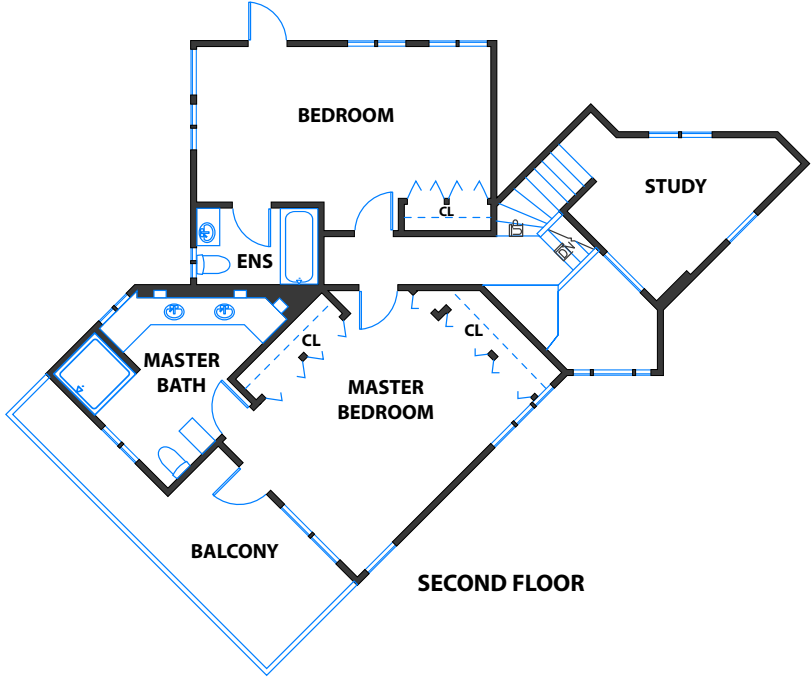

1725 GRAND VIEW DRIVE, BERKELEY

LOWER LEVEL

IMPORTANT DISCLOSURE NOTE: FLOOR PLANS, SQUARE FOOTAGE, AND DIMENSIONS ARE APPROXIMATE GIVEN BY OPEN HOMES PHOTOGRAPHY GRAPHIC ARTIST AND ARE NOT FOR CONSTRUCTION PURPOSES. A PROSPECTIVE BUYER SHOULD NOT RELY ON THESE PLANS, SQUARE FOOTAGE, AND DIMENSIONS IN MAKING THEIR PURCHASE DECISION AND SHOULD CAREFULLY VERIFY THE ABOVE ITEMS AND ALL OTHER INFORMATION HEREIN BY LICENCED ARCHITECT OR CERTIFIED HOME APPRAISER. SQF NOTE: FOR BILLING PURPOSES AND NOT APPRAISAL/TAX RECORD/PUBLIC RECORD SQF. BILLING SQF INCLUDES INTERIOR SQF.