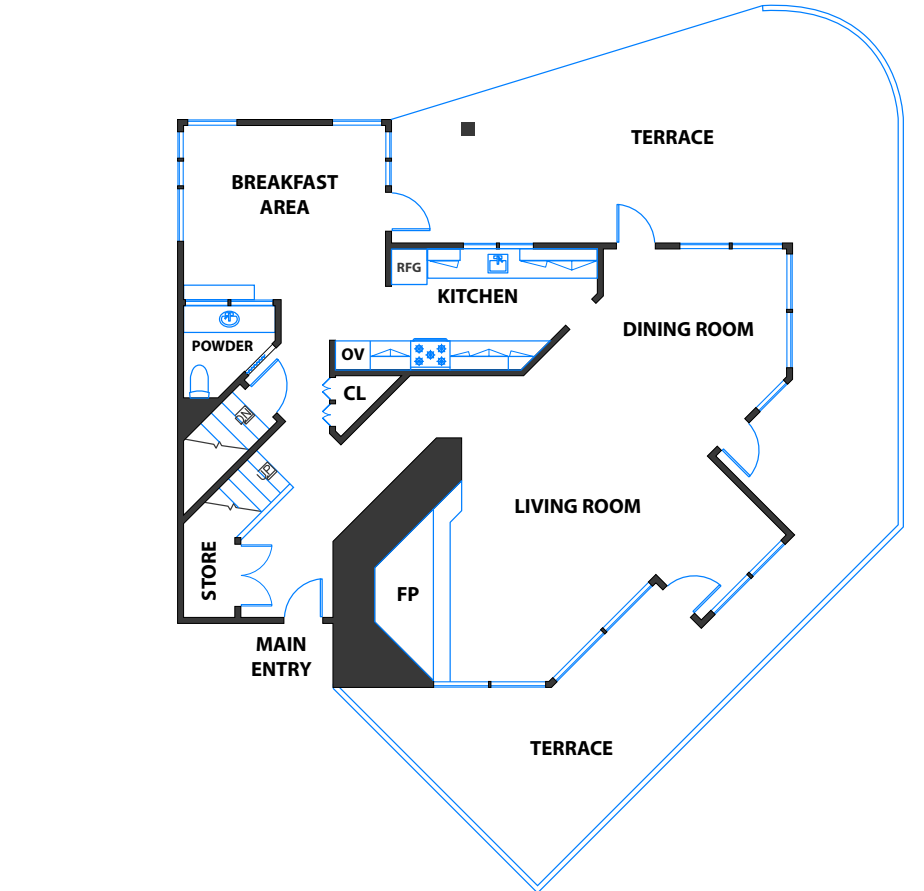

1725 GRAND VIEW DRIVE, BERKELEY

LOWER LEVEL

IMPORTANT DISCLOSURE NOTE: FLOOR PLANS, SQUARE FOOTAGE, AND DIMENSIONS ARE APPROXIMATE GIVEN BY OPEN HOMES PHOTOGRAPHY GRAPHIC ARTIST AND ARE NOT FOR CONSTRUCTION PURPOSES. A PROSPECTIVE BUYER SHOULD NOT RELY ON THESE PLANS, SQUARE FOOTAGE, AND DIMENSIONS IN MAKING THEIR PURCHASE DECISION AND SHOULD CAREFULLY VERIFY THE ABOVE ITEMS AND ALL OTHER INFORMATION HEREIN BY LICENCED ARCHITECT OR CERTIFIED HOME APPRAISER. SQF NOTE: FOR BILLING PURPOSES AND NOT APPRAISAL/TAX RECORD/PUBLIC RECORD SQF. BILLING SQF INCLUDES INTERIOR SQF.